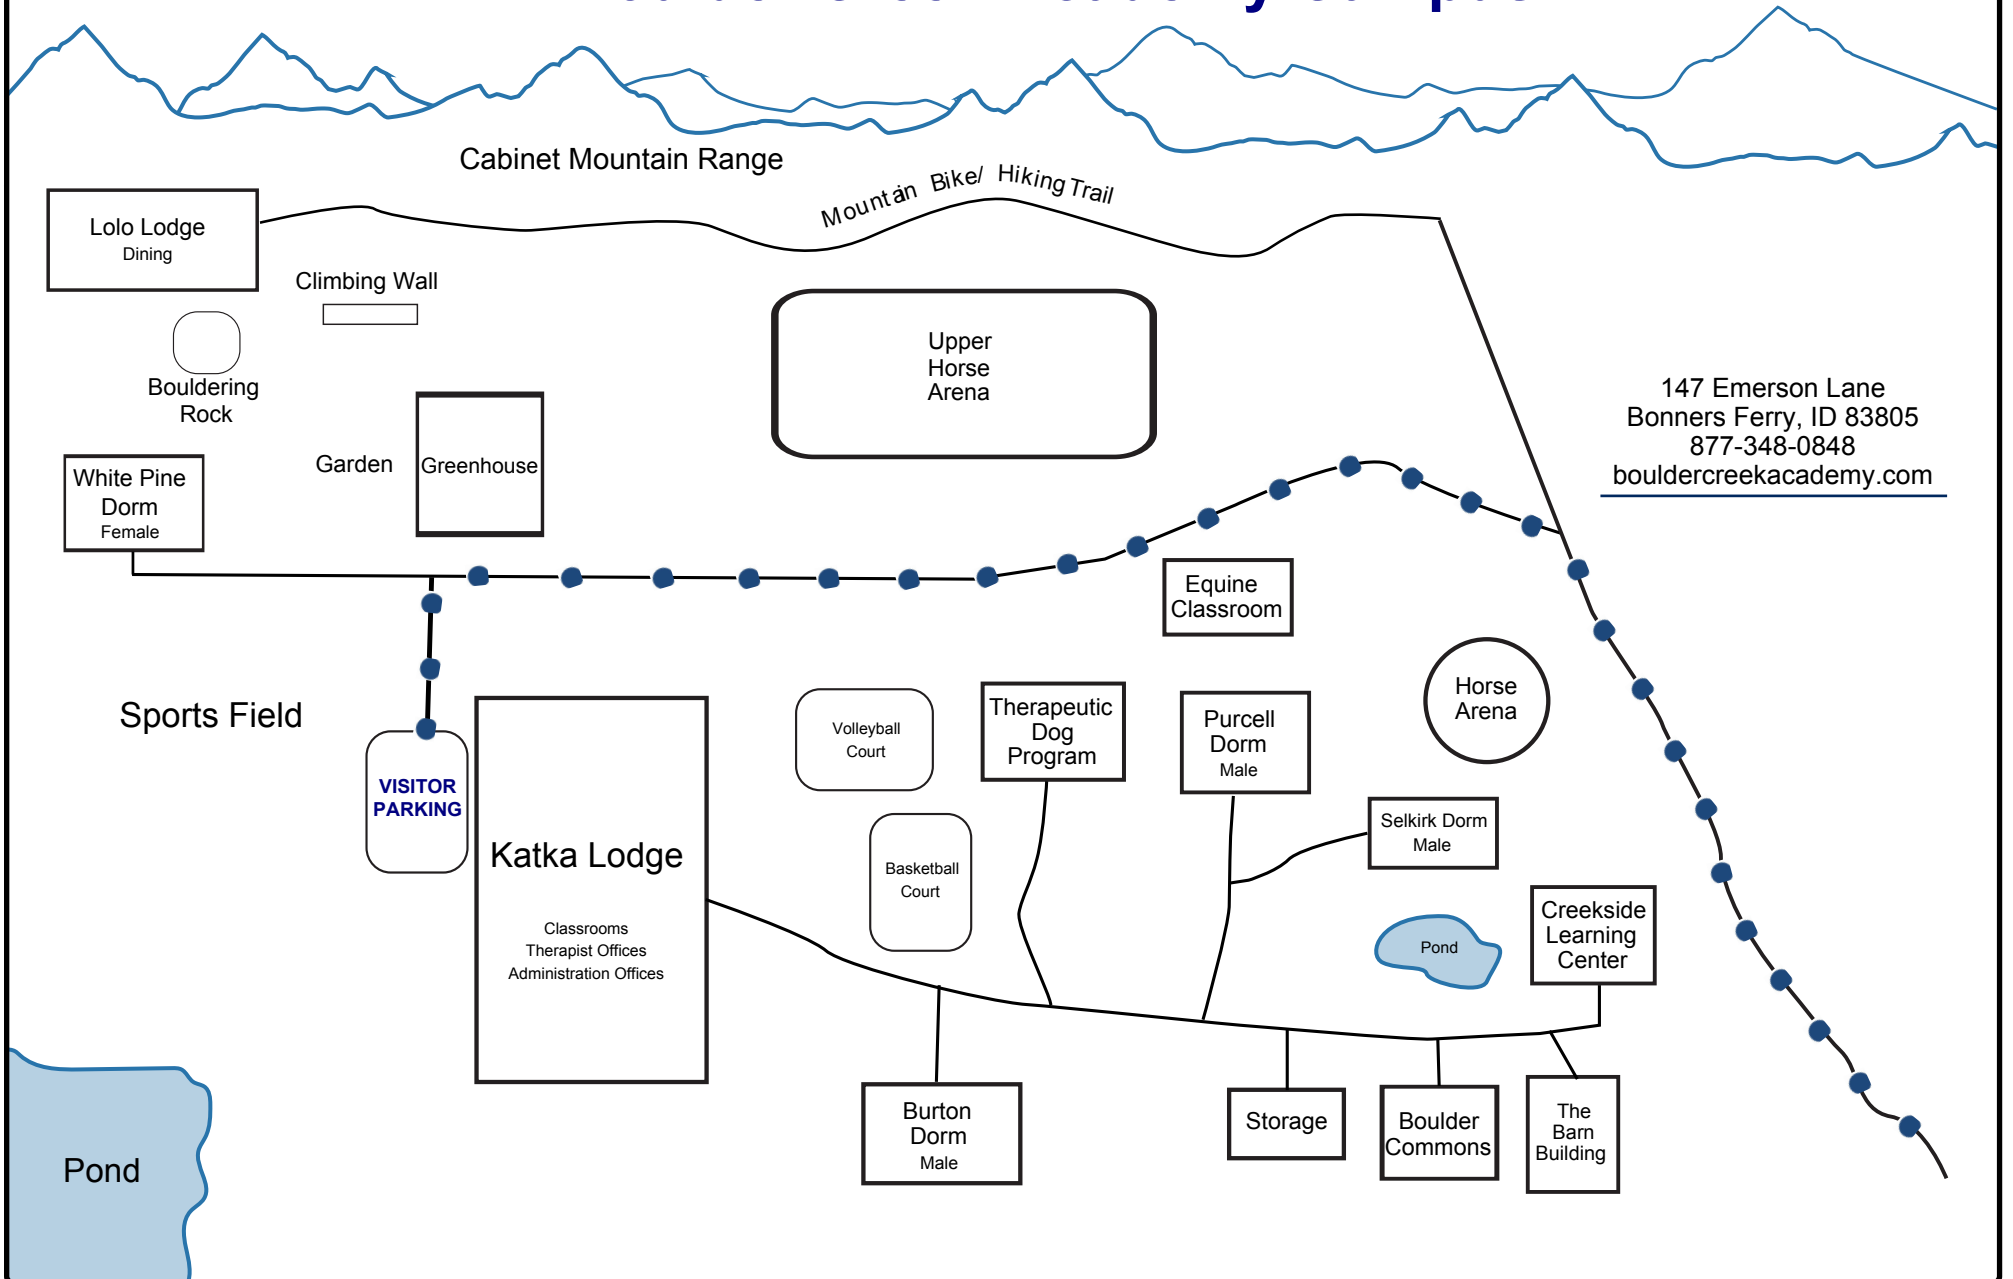

BOULDER CREEK ACADEMY

Boulder Creek Academy Campus

147 Emerson Lane
Bonners Ferry, ID 83805
877-348-0848
bouldercreekacademy.com